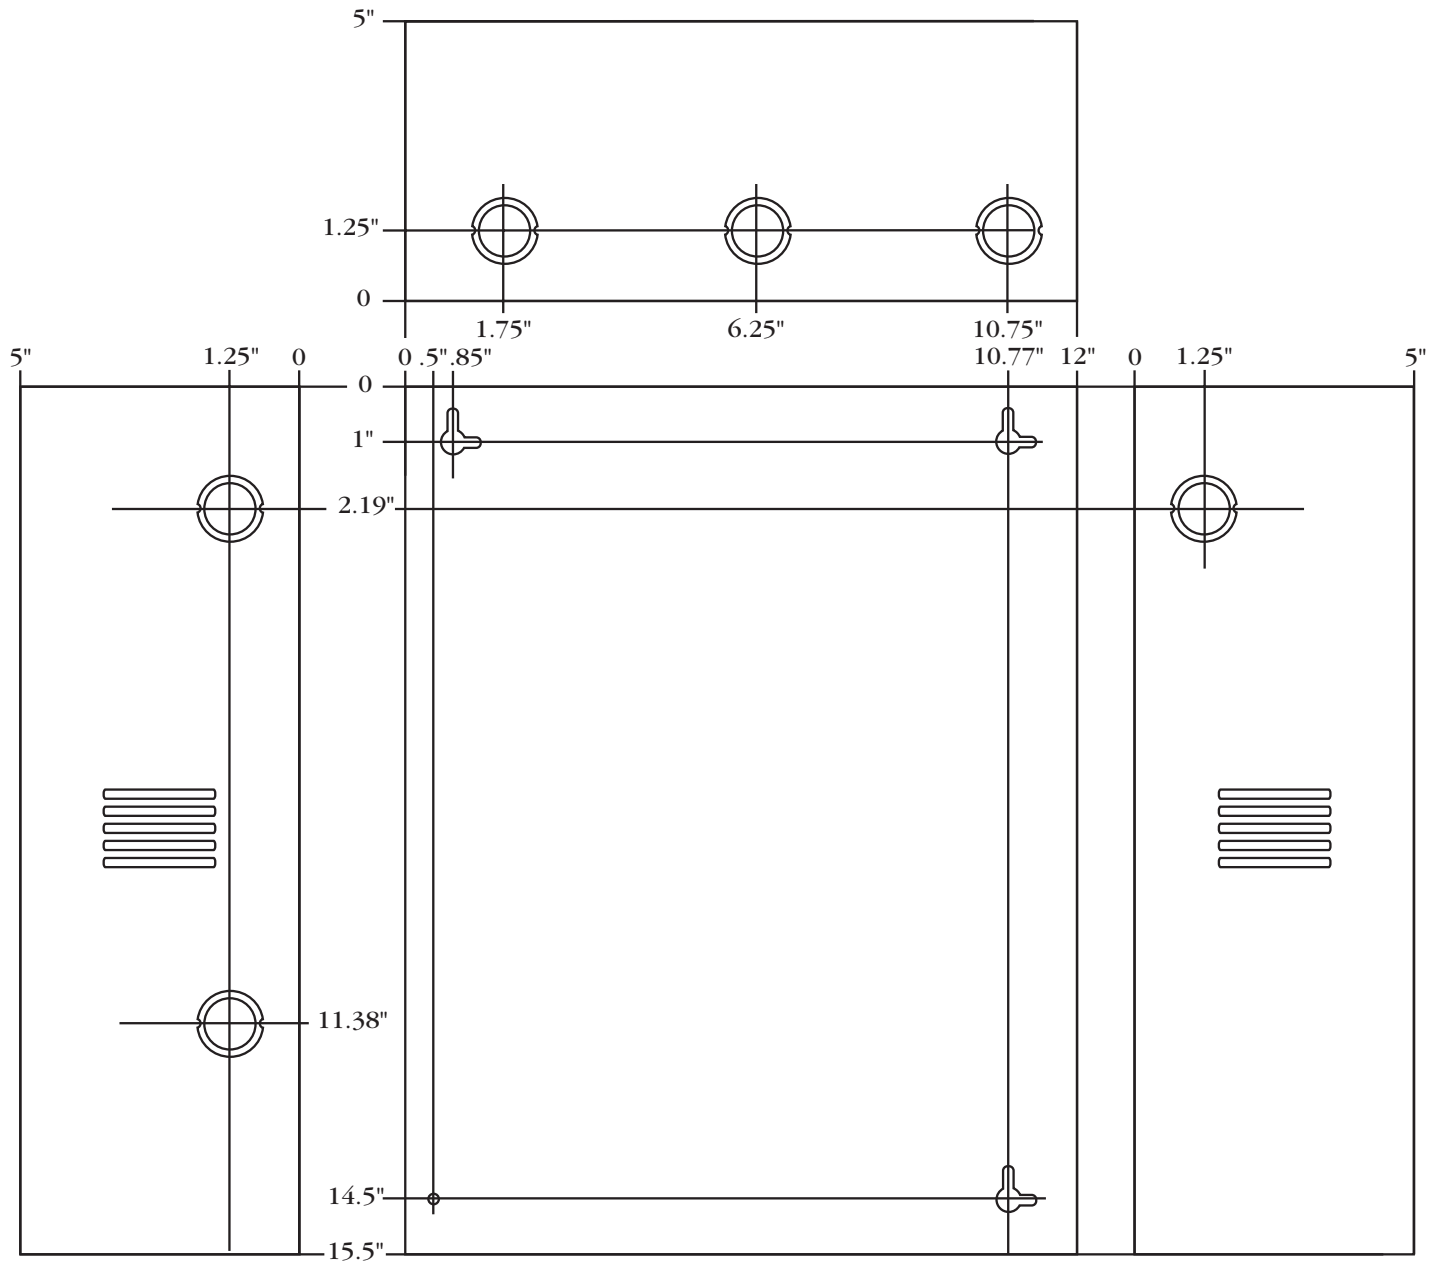

BC500 - Battery Enclosure

Enclosure Dimensions:
15.5"H x 12"W x 5"D

Altronix is not responsible for any typographical errors. Product specifications are subject to change without notice.