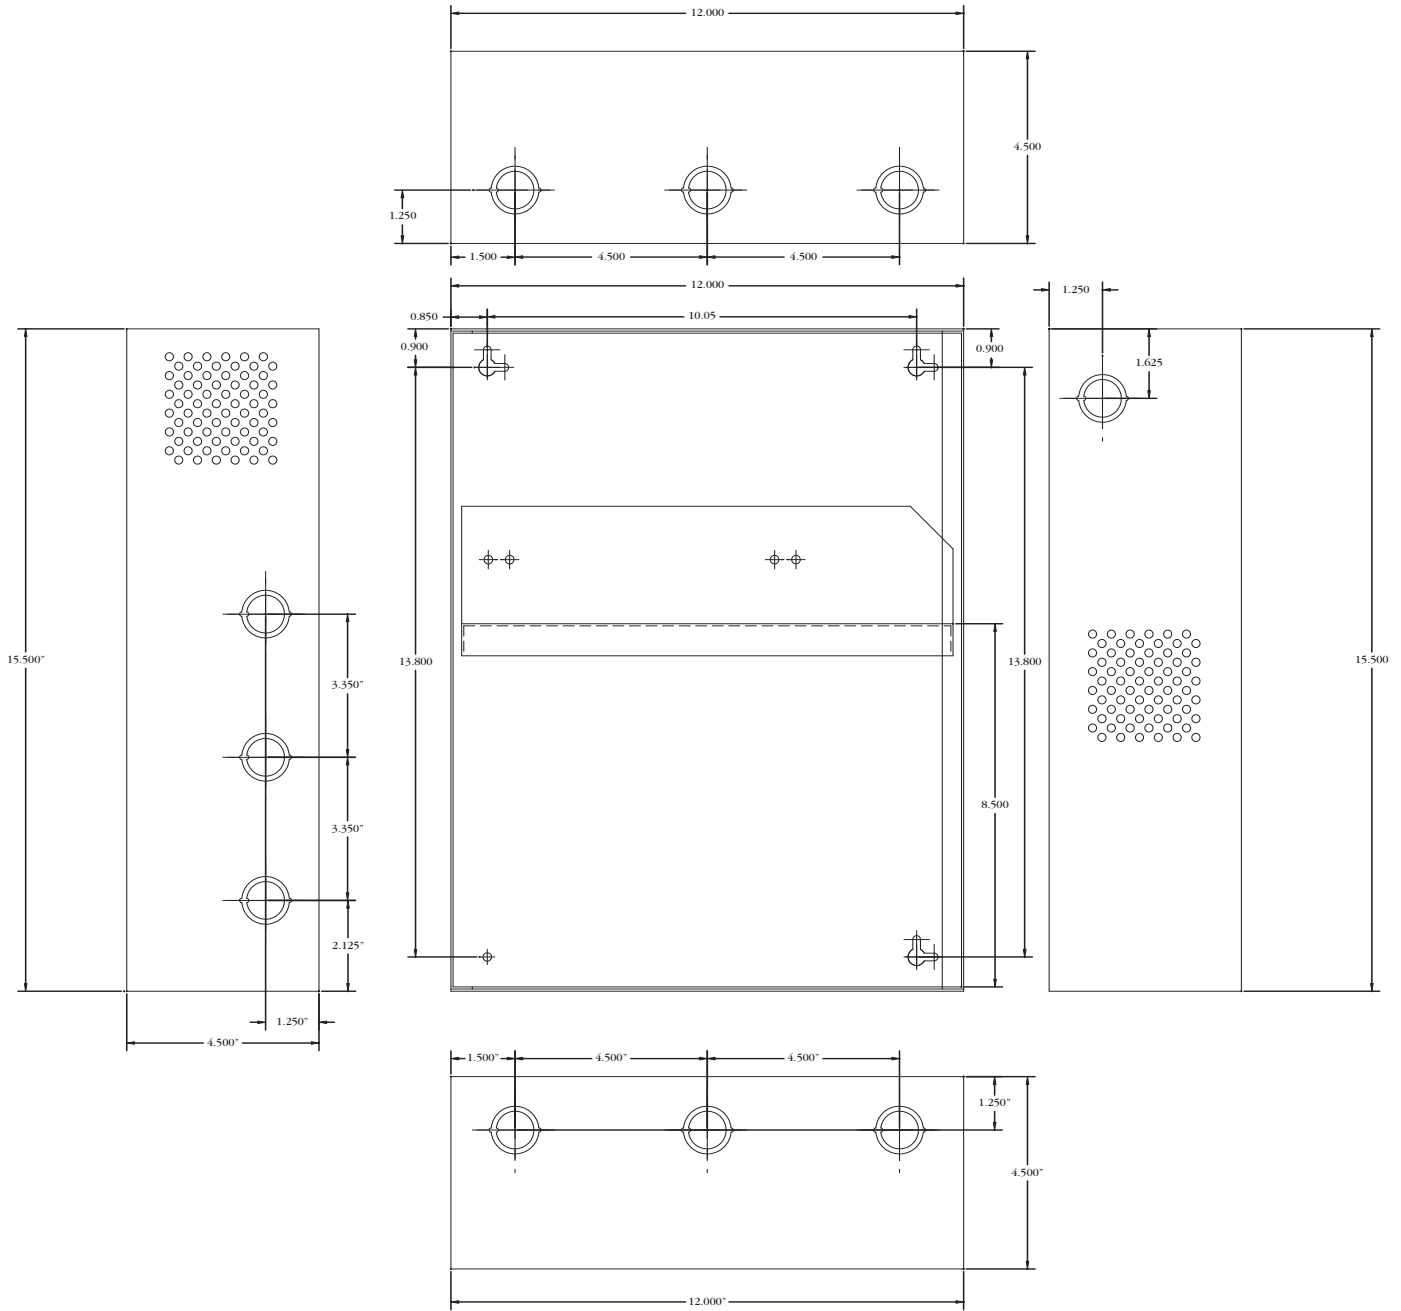

# BC400SG/BC400SR - Battery Enclosure

**Enclosure Dimensions:**  
15.5"H x 12"W x 4.5"D

Altronix is not responsible for any typographical errors. Product specifications are subject to change without notice.