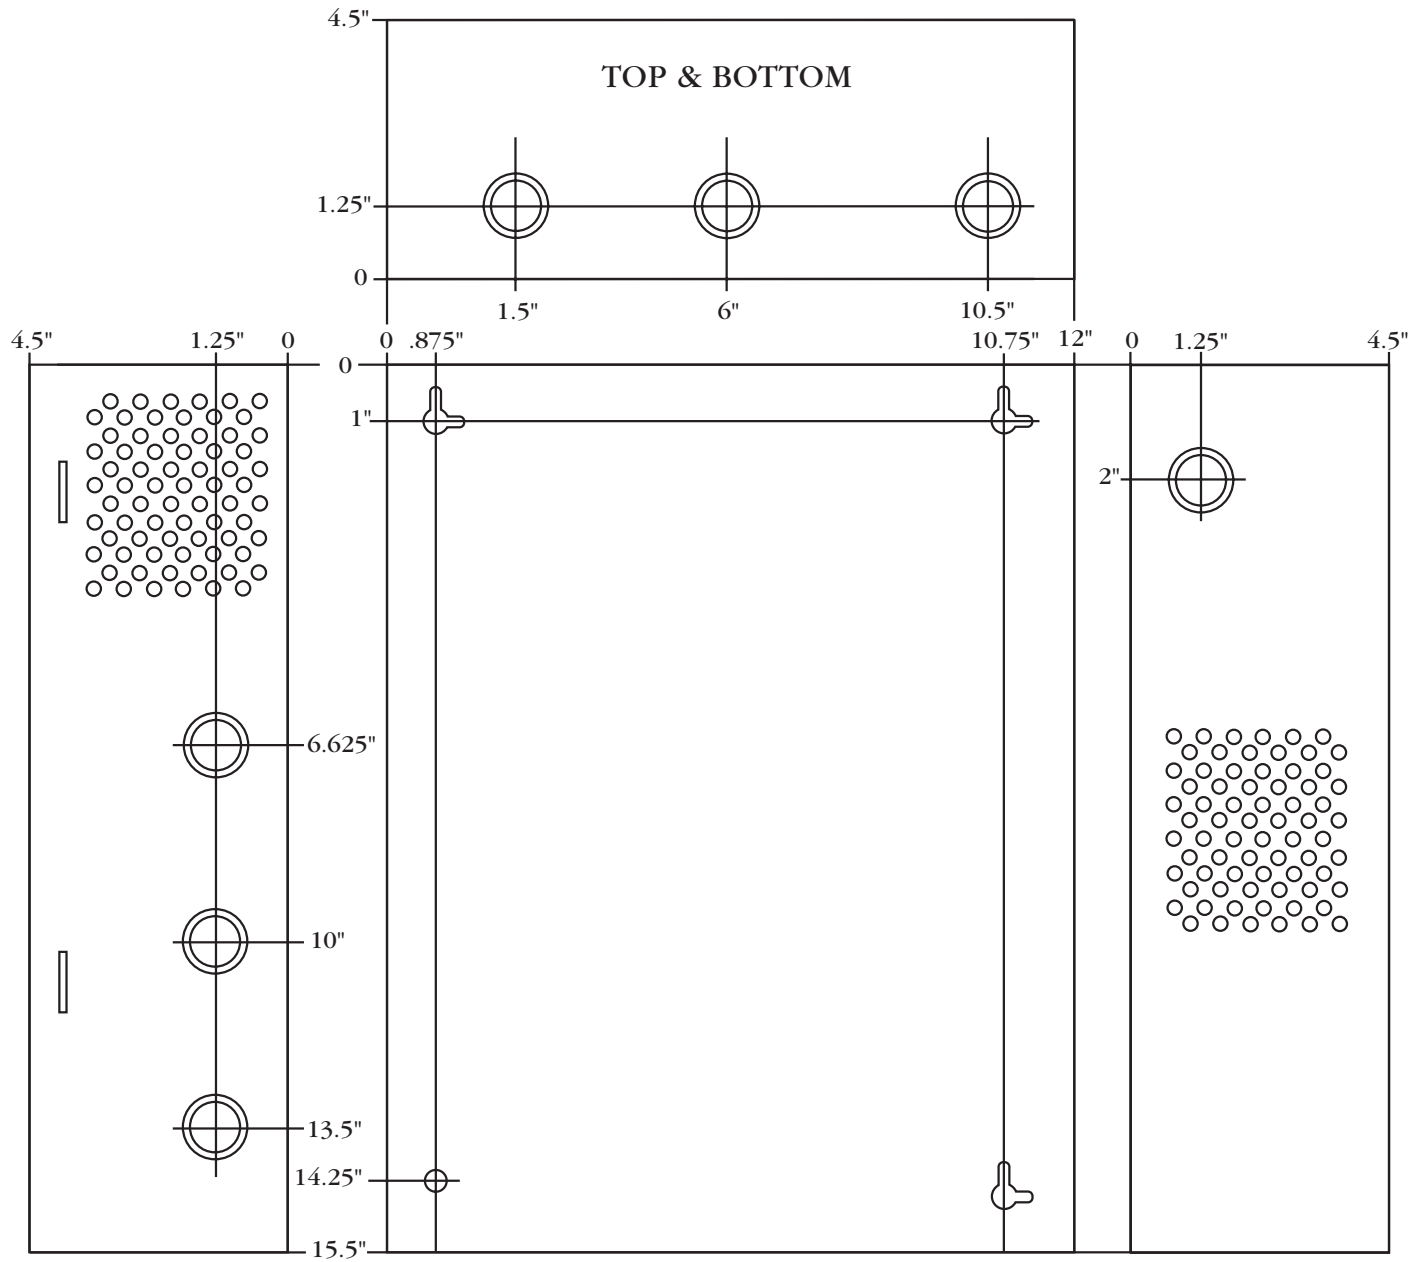

BC400/BC400R - Battery Enclosure

Enclosure Dimensions:
15.5"H x 12"W x 4.5"D

Altronix is not responsible for any typographical errors. Product specifications are subject to change without notice.