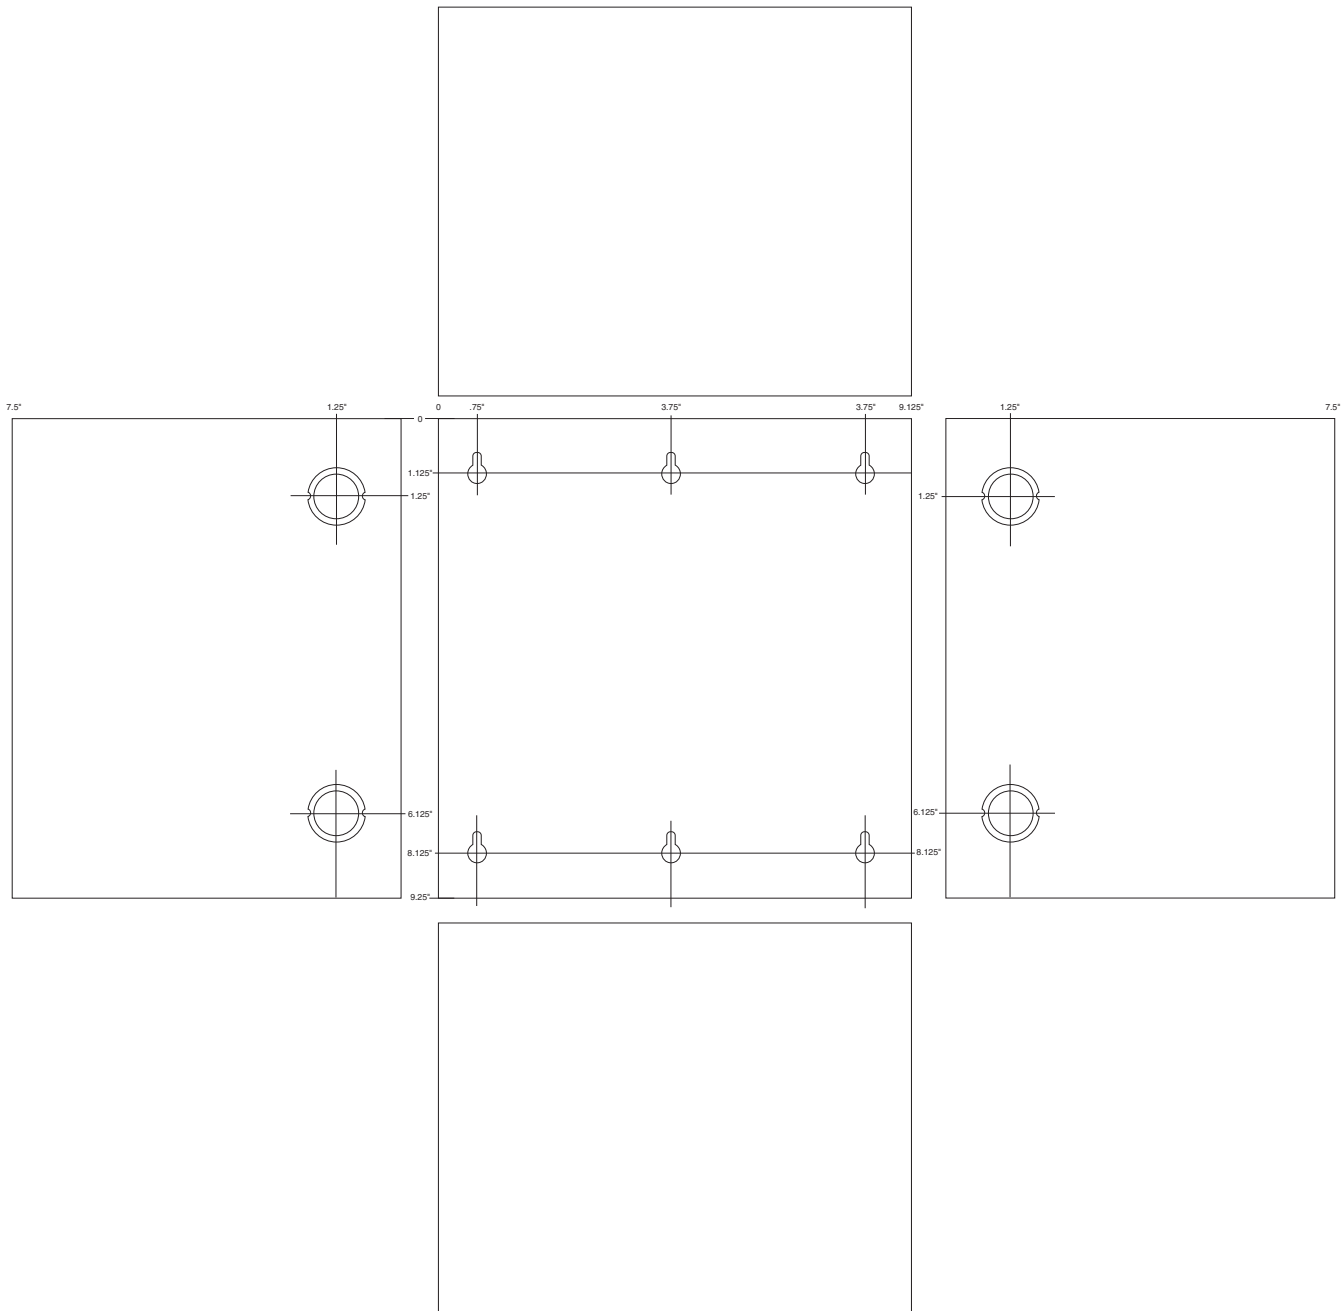

BC1240 - Battery Enclosure

Enclosure Dimensions:
9.5”H x 9.5”W x 7.5”D

Altronix is not responsible for any typographical errors. Product specifications are subject to change without notice.