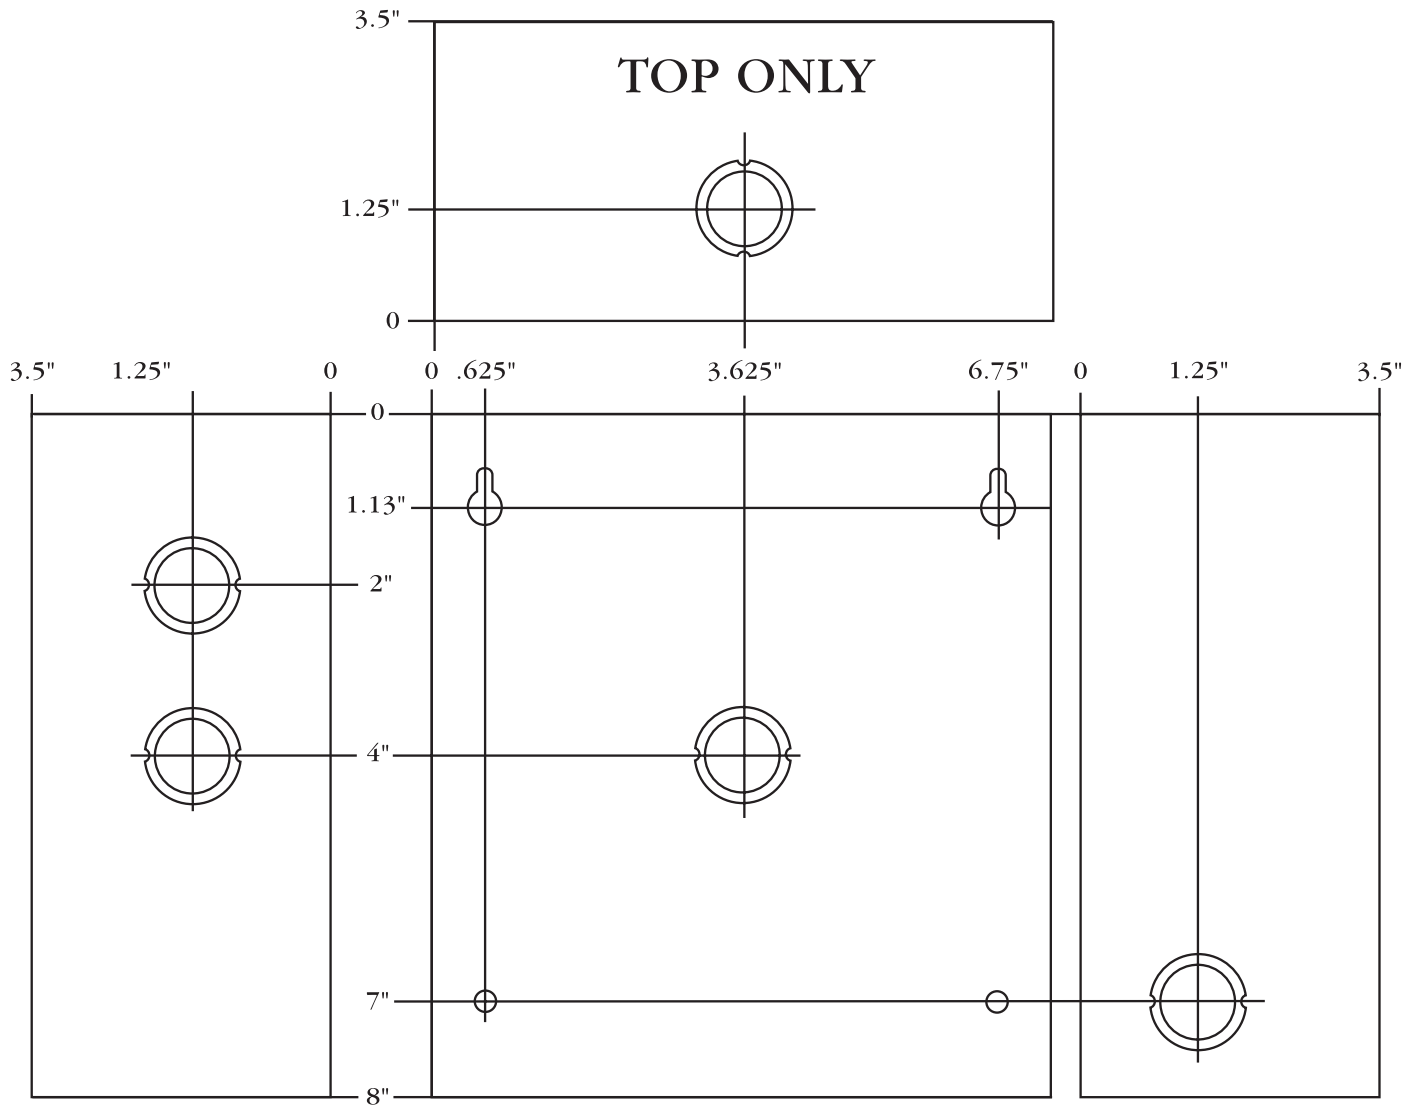

BC100 - Battery Enclosure

Enclosure Dimensions:
8.5"H x 7.5"W x 3.5"D

Altronix is not responsible for any typographical errors. Product specifications are subject to change without notice.