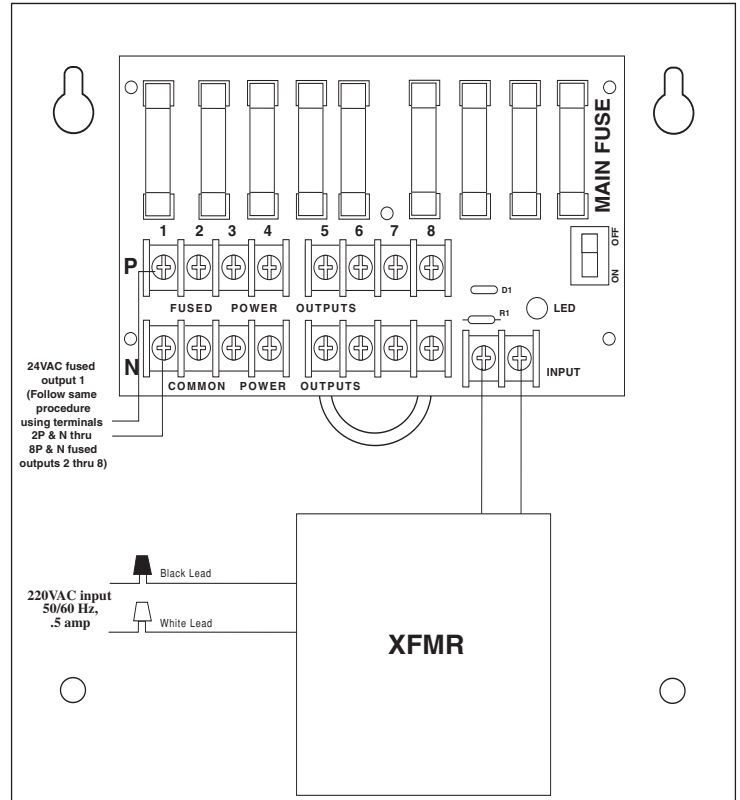

Specifications:

Input:

- 220VAC 50/60 Hz, .5 amp.

Output:

- 24VAC outputs.
- Eight (8) individual fused outputs.
- 4 amp (100VA) supply current.
- Surge protection.

Fuse Ratings:

- Output fuses are rated at 3.5 amp / 250VAC.
- Main fuse is rated at 5 amp / 250VAC.

Visual Indicators:

- AC power LED indicator.

Additional Features:

- Power ON/OFF switch.
- Spare fuses included.
- Unit maintains camera synchronization.
- Ease of installation saves time and eliminates costly labor.

Enclosure Dimensions:

8"H x 7.25"W x 3.5"D

Installation Instructions:

1. Mount ALTV248220 in desired location
2. Slide switch SW1 (*Fig. 1*) to OFF position.
3. Connect the AC (220VAC 50/60 Hz) to the black and white flying leads of the transformer (*Fig. 1*).
4. Measure output voltage before connecting devices. This helps avoid potential damage
5. Connect each camera to terminal pairs 1 to 8, marked [1P-1N thru 8P - 8N] (*Fig. 1*).
  All terminals with common suffix P 1P, 2P..." are same polarity.
6. Slide switch SW1 (*Fig. 1*) to ON position.
7. Green LED will illuminate when AC power is present
8. Upon completion of wiring, secure enclosure door with screws (supplied)

WARNING: To reduce the risk of fire or electric shock, do not expose the unit to rain or moisture. This installation should be made by qualified service personnel and should conform to all local codes and in accordance with the National Electrical Codes.

Fig. 1