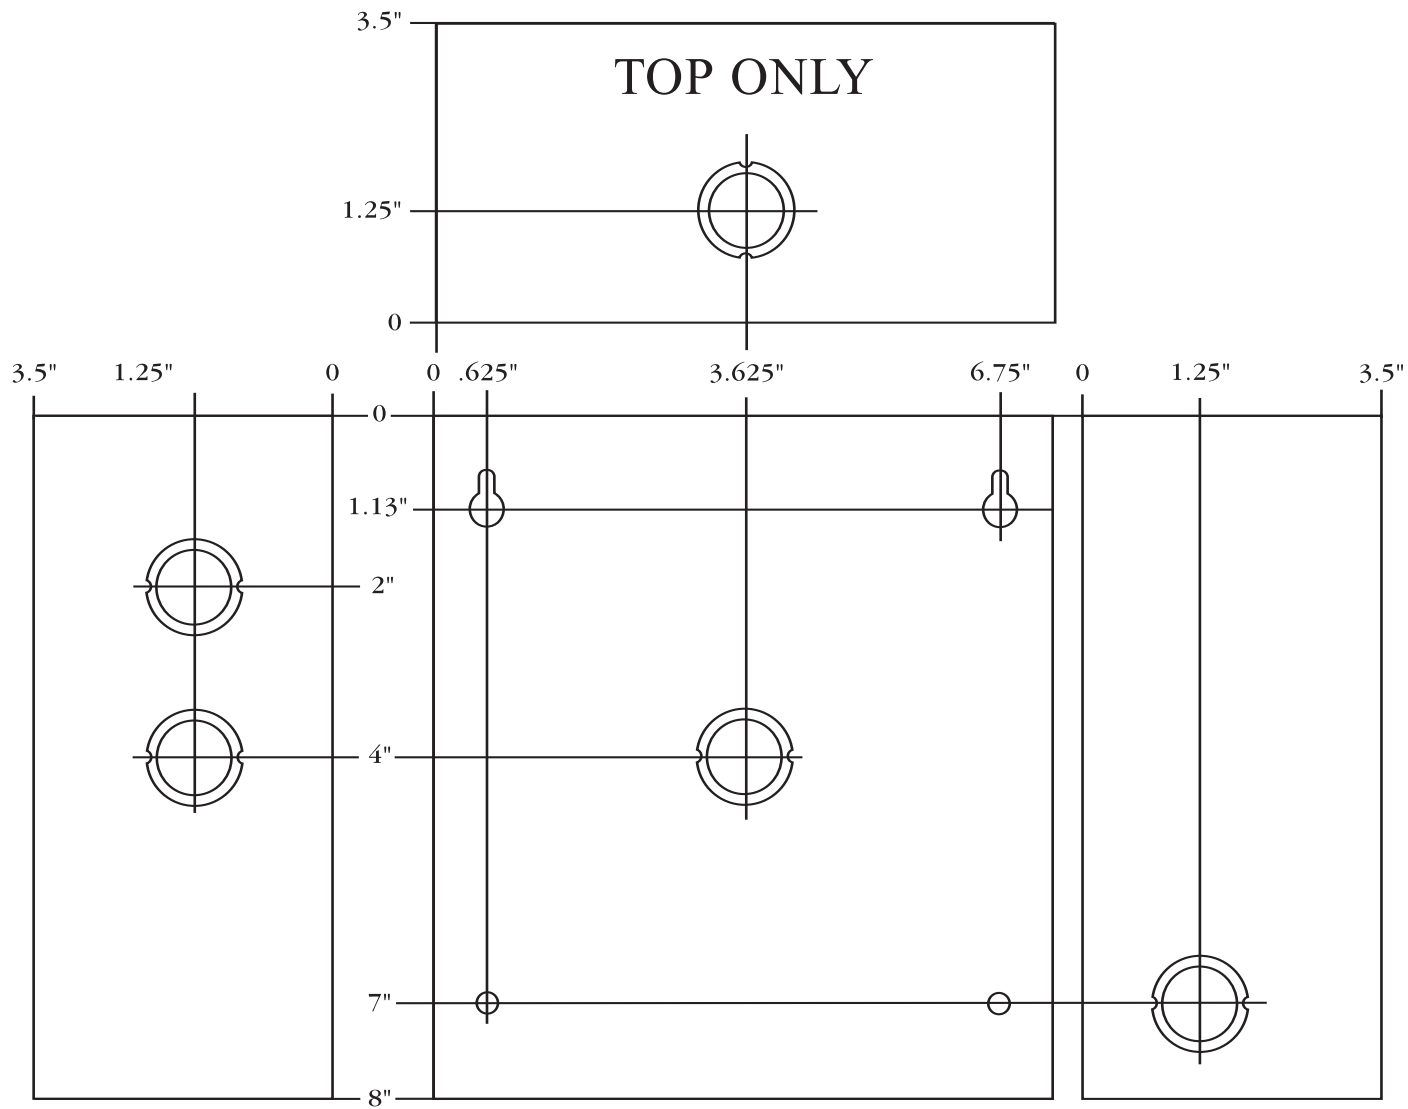

Enclosure Dimensions:

8"H x 7.25"W x 3.5"D

Altronix is not responsible for any typographical errors.

Altronix Corp.

140 58th Street, Brooklyn, New York 11220 USA, 718-567-8181, fax: 718-567-9056

web site: www.altronix.com, e-mail: info@altronix.com, Made in U.S.A

IIALTV248220-Rev. 061200

B24E